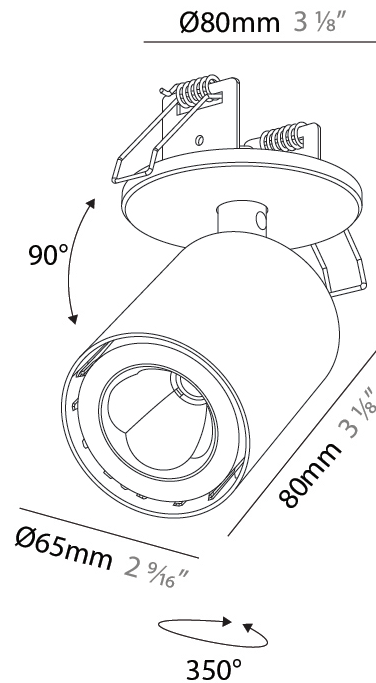

OIKO PRO IN SURFACE

A3D360-

base number	Finishes (Diamond)	Finishes (Triangle)

1. To build a product code in our configurator select the specify button on the base model # product page
2. To build a manual product code on this datasheet choose from the options listed below in blue font and add the suffix to the base model #

GENERAL

Series: Oiko Pro In
Brand: Prolicht
Division: Architectural
Mounting Type: Surface
Mounting Location: Ceiling
Subcategory: Spots

PHYSICAL

Shape: Cylinder
Diameter (mm): 65
Diameter (in): 2 9/16
Height (mm): 120
Depth (mm): 50
Height (in): 4 3/4
Depth (in): 1 15/16
Light Distribution: Adjustable / Direct
Fixture Finish: SSR / BKV / CWI / CRY / HAB / UFT / ITA / RUA / FTG / MYG / LOD / PUS / FRO / FUP / KIA / POP / BLS / SPG / MEY / GOH / GUM / CHC / COM / ABZ / JAG / OBR / MOS / ROR
Fixture Material: Aluminum
Cut-out Measurements: 68mm / 2 11/16"

ELECTRICAL

Lamp Type: LED
Input Wattage (W): 14.4
Total Output Wattage (W): 13.1
Driver Included: No
Driver Location: Remote
Driver Type: Constant Current - Universal
Driver Class: Class 2
Input Voltage (V): 120 - 277
Constant Current (MA): 700

LED

Number of LEDs: 1
Color Temperature (°K): 2700 / 3000 / 3500 / 4000
Max. Delivered Lumen (lm): 1175 - 1381
Nominal Lumen (lm): 1242 - 1460
CRI: >90 CRI
Lamp Life (hrs): 50000

OPTICAL

Beam Angle: 62
Adjustability: Rotational 350°; Tilt 90°

RATINGS AND CERTIFICATIONS

Certified By: CSA Certified to UL and CSA Standards
IP rating: IP20