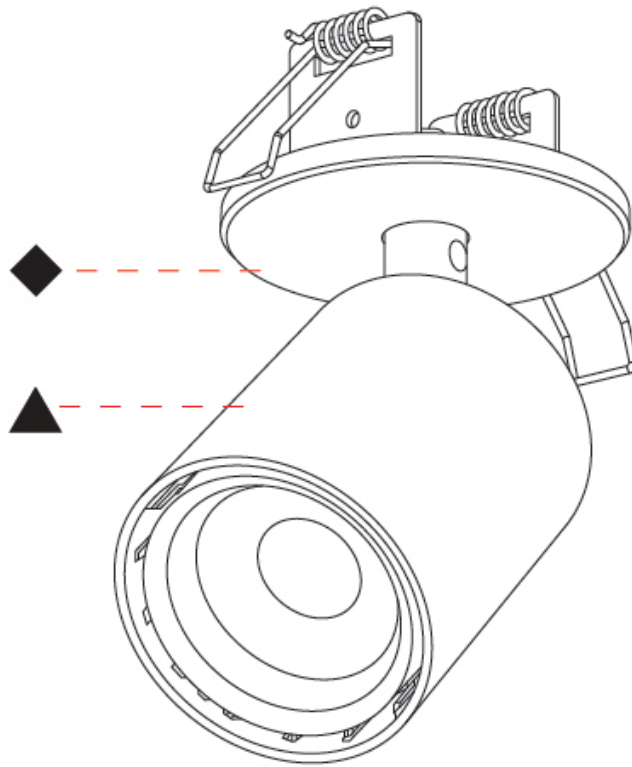

A3D343-

PROJECT

TYPE

SPECIFIER

QUANTITY

DATE

A