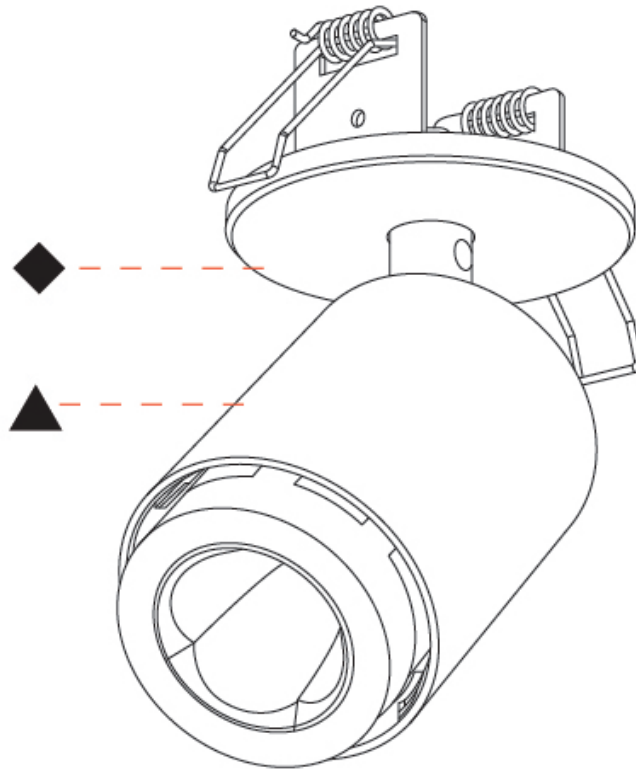

A3D358-

PROJECT _____

TYPE _____

SPECIFIER _____

QUANTITY _____

DATE _____

A