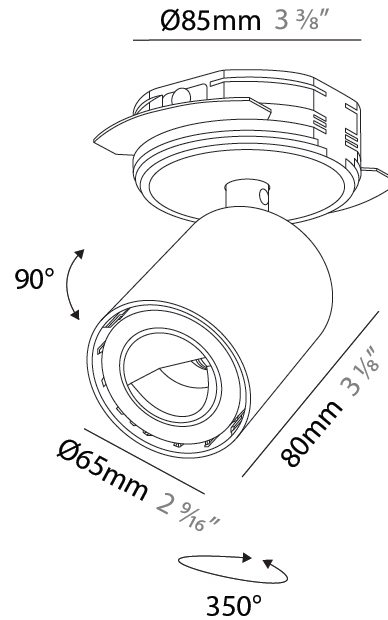

1. To build a product code in our configurator select the specify button on the base model # product page
2. To build a manual product code on this datasheet choose from the options listed below in blue font and add the suffix to the base model #

GENERAL

Series: Oiko Pro In
Subseries: Oiko Pro In
Brand: Prolicht
Division: Architectural
Mounting Type: Trimless
Mounting Location: Ceiling
Subcategory: Wallwash

PHYSICAL

Shape: Cylinder
Diameter (mm): 65
Diameter (in): 2 ⁹/₁₆
Height (mm): 120
Depth (mm): 50
Height (in): 4 ³/₄
Depth (in): 1 ¹⁵/₁₆
Light Distribution: Adjustable / Direct
Fixture Finish: SSR / BKV / CWI / CRY / HAB / UFT / ITA / RUA / FTG / MYG / LOD / PUS / FRO / FUP / KIA / POP / BLS / SPG / MEY / GOH / GUM / CHC / COM / ABZ / JAG / OBR / MOS / ROR
Fixture Material: Aluminum
Cut-out Measurements: 68mm / 2 11/16"

ELECTRICAL

Lamp Type: LED
Input Wattage (W): 14.4
Total Output Wattage (W): 13.1
Driver Included: No
Driver Location: Remote
Driver Type: Constant Current - Universal
Driver Class: Class 2
Input Voltage (V): 120
Constant Current (MA): 700

LED

Number of LEDs: 1
Color Temperature (°K): 2700-6500 Tunable White
Max. Delivered Lumen (lm): 988 - 1162
Nominal Lumen (lm): 1242 - 1460
CRI: >90 CRI
Lamp Life (hrs): 50000

OPTICAL

Adjustability: Rotational 350°; Tilt 90°

RATINGS AND CERTIFICATIONS

Certified By: CSA Certified to UL and CSA Standards
IP rating: IP20

PROJECT
TYPE
SPECIFIER
QUANTITY
DATE