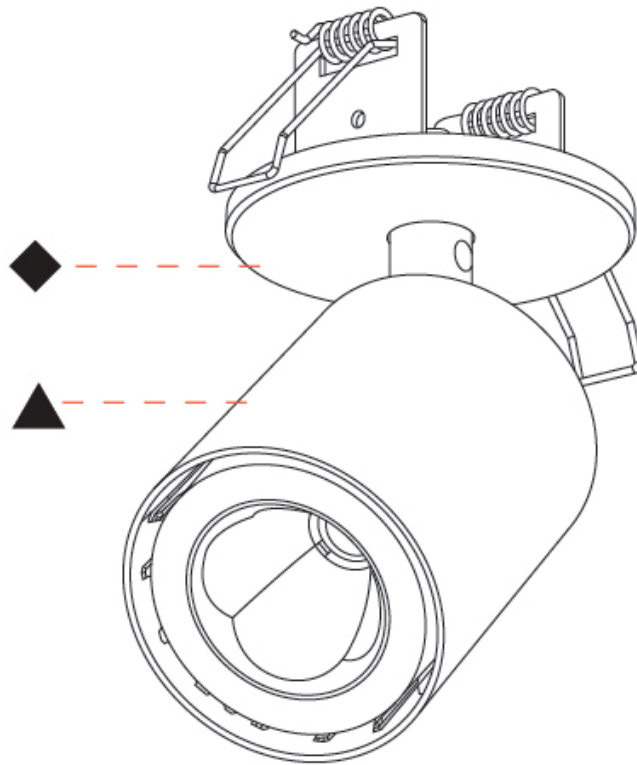

A3D360-

PROJECT

TYPE

SPECIFIER

QUANTITY

DATE

A