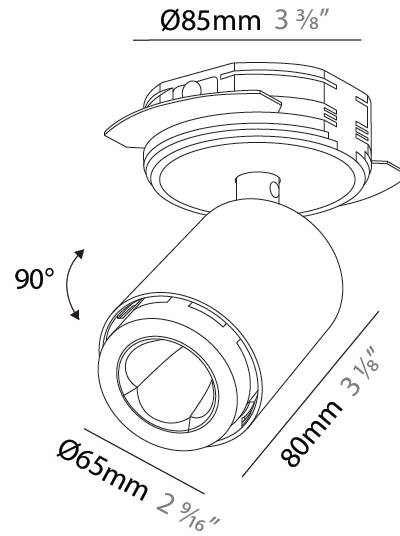

GENERAL

Series: Oiko Pro In
Brand: Prolicht
Division: Architectural
Mounting Type: Trimless
Mounting Location: Ceiling
Subcategory: Spots

PHYSICAL

Shape: Cylinder
Diameter (mm): 65
Diameter (in): 2 9/16
Height (mm): 120
Depth (mm): 50
Height (in): 4 3/4
Depth (in): 1 15/16
Light Distribution: Adjustable / Direct
Fixture Finish: SSR / BKV / CWI / CRY / HAB / UFT / ITA / RUA / FTG / MYG / LOD / PUS / FRO / FUP / KIA / POP / BLS / SPG / MEY / GOH / GUM / CHC / COM / ABZ / JAG / OBR / MOS / ROR
Fixture Material: Aluminum
Cut-out Measurements: 86mm / 3 3/8"

OPTICAL

Beam Angle: 34
Adjustability: Rotational 350°; Tilt 90°

RATINGS AND CERTIFICATIONS

Certified By: CSA Certified to UL and CSA Standards
IP rating: IP20

A3D354-

PROJECT

TYPE

SPECIFIER