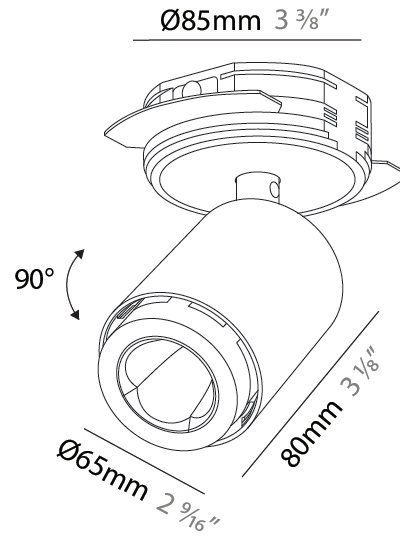

OIKO PRO IN TRIMLESS

A3D362- -

base number   Finishes (Diamond)   Finishes (Triangle)

1. To build a product code in our configurator select the specify button on the base model # product page
2. To build a manual product code on this datasheet choose from the options listed below in blue font and add the suffix to the base model #

GENERAL

Series: Oiko Pro In
Brand: Prolicht
Division: Architectural
Mounting Type: Trimless
Mounting Location: Ceiling
Subcategory: Spots

PHYSICAL

Shape: Cylinder
Diameter (mm): 65
Diameter (in): 2 ⁹/₁₆
Height (mm): 120
Depth (mm): 50
Height (in): 4 ³/₄
Depth (in): 1 ¹⁵/₁₆
Light Distribution: Adjustable / Direct
Fixture Finish: SSR / BKV / CWI / CRY / HAB / UFT / ITA / RUA / FTG / MYG / LOD / PUS / FRO / FUP / KIA / POP / BLS / SPG / MEY / GOH / GUM / CHC / COM / ABZ / JAG / OBR / MOS / ROR
Fixture Material: Aluminum
Cut-out Measurements: 68mm / 2 11/16"

ELECTRICAL

Lamp Type: LED
Input Wattage (W): 19.3

LED

Number of LEDs: 1
Color Temperature (°K): 2700-6500 Tunable White
Max. Delivered Lumen (lm): 919 - 1081
Nominal Lumen (lm): 1242 - 1460
CRI: >90 CRI
Lamp Life (hrs): 50000

OPTICAL

Beam Angle: 34
Adjustability: Rotational 350°; Tilt 90°

RATINGS AND CERTIFICATIONS

Certified By: CSA Certified to UL and CSA Standards
IP rating: IP20

PROJECT
TYPE
SPECIFIER
QUANTITY
DATE