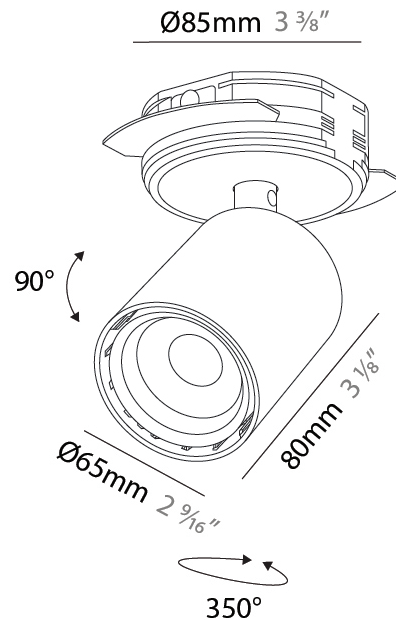

GENERAL

Series: Oiko Pro In
Brand: Prolicht
Division: Architectural
Mounting Type: Trimless
Mounting Location: Ceiling
Subcategory: Spots

PHYSICAL

Shape: Cylinder
Diameter (mm): 65
Diameter (in): 2 9/16
Height (mm): 120
Depth (mm): 50
Height (in): 4 3/4
Depth (in): 1 15/16
Light Distribution: Adjustable / Direct
Fixture Finish: SSR / BKV / CWI / CRY / HAB / UFT / ITA / RUA / FTG / MYG / LOD / PUS / FRO / FUP / KIA / POP / BLS / SPG / MEY / GOH / GUM / CHC / COM / ABZ / JAG / OBR / MOS / ROR
Fixture Material: Aluminum
Cut-out Measurements: 86mm / 3 3/8"

OPTICAL

Beam Angle: 14
Adjustability: Rotational 350°; Tilt 90°

RATINGS AND CERTIFICATIONS

Certified By: CSA Certified to UL and CSA Standards
IP rating: IP20

A3D353-

PROJECT

TYPE

SPECIFIER