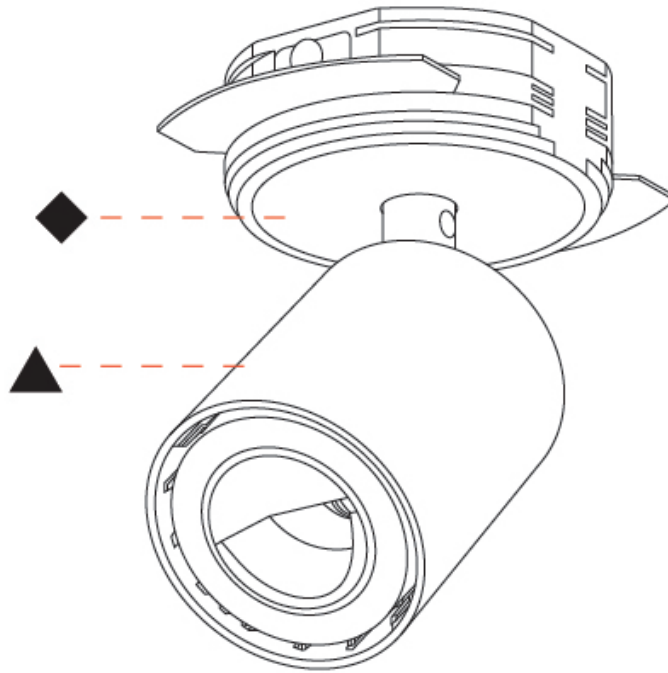

A3D352-

PROJECT

TYPE

SPECIFIER

QUANTITY

DATE