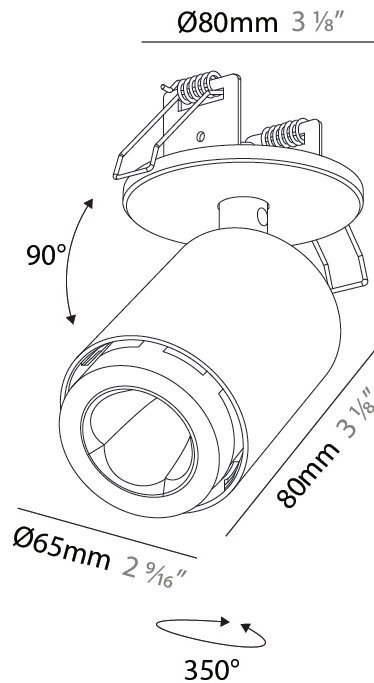

OIKO PRO IN SURFACE

A3D358-

base number	Finishes (Diamond)	Finishes (Triangle)

1. To build a product code in our configurator select the specify button on the base model # product page
2. To build a manual product code on this datasheet choose from the options listed below in blue font and add the suffix to the base model #

GENERAL

Series: Oiko Pro In
Brand: Prolicht
Division: Architectural
Mounting Type: Surface
Mounting Location: Ceiling
Subcategory: Spots

PHYSICAL

Shape: Cylinder
Diameter (mm): 65
Diameter (in): 2 9/16
Height (mm): 120
Depth (mm): 50
Height (in): 4 3/4
Depth (in): 1 15/16
Light Distribution: Adjustable / Direct
Fixture Finish: SSR / BKV / CWI / CRY / HAB / UFT / ITA / RUA / FTG / MYG / LOD / PUS / FRO / FUP / KIA / POP / BLS / SPG / MEY / GOH / GUM / CHC / COM / ABZ / JAG / OBR / MOS / ROR
Fixture Material: Aluminum
Cut-out Measurements: 68mm / 2 11/16"

ELECTRICAL

Lamp Type: LED
Input Wattage (W): 14.4
Total Output Wattage (W): 13.1
Driver Included: No
Driver Location: Remote
Driver Type: Constant Current - Universal
Driver Class: Class 2
Input Voltage (V): 120 - 277
Constant Current (MA): 700

LED

Number of LEDs: 1
Color Temperature (°K): 2700-6500 Tunable White
Max. Delivered Lumen (lm): 919 - 1081
Nominal Lumen (lm): 1242 - 1460
CRI: >90 CRI
Lamp Life (hrs): 50000

OPTICAL

Beam Angle: 34
Adjustability: Rotational 350°; Tilt 90°

RATINGS AND CERTIFICATIONS

Certified By: CSA Certified to UL and CSA Standards
IP rating: IP20