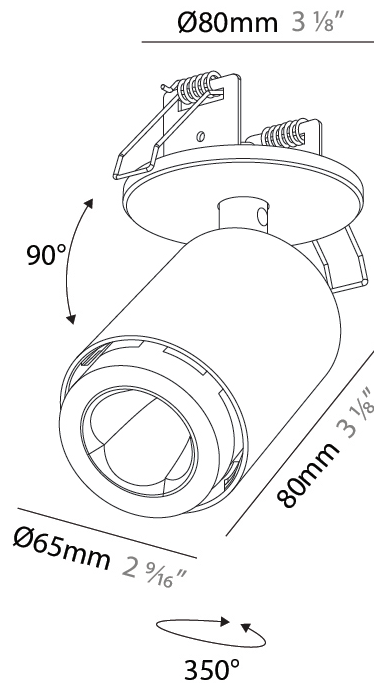

1. To build a product code in our configurator select the specify button on the base model # product page
2. To build a manual product code on this datasheet choose from the options listed below in blue font and add the suffix to the base model #

GENERAL

Series: Oiko Pro In
Brand: Prolicht
Division: Architectural
Mounting Type: Surface
Mounting Location: Ceiling
Subcategory: Spots

PHYSICAL

Shape: Cylinder
Diameter (mm): 65
Diameter (in): 2 9/16
Height (mm): 120
Depth (mm): 50
Height (in): 4 3/4
Depth (in): 1 15/16
Light Distribution: Adjustable / Direct
Fixture Finish: SSR / BKV / CWI / CRY / HAB / UFT / ITA / RUA / FTG / MYG / LOD / PUS / FRO / FUP / KIA / POP / BLS / SPG / MEY / GOH / GUM / CHC / COM / ABZ / JAG / OBR / MOS / ROR
Fixture Material: Aluminum
Cut-out Measurements: 68mm / 2 11/16"

ELECTRICAL

Lamp Type: LED
Input Wattage (W): 19.3
Total Output Wattage (W): 17.3
Driver Included: No
Driver Location: Remote
Driver Type: Constant Current - Universal
Driver Class: Class 2
Input Voltage (V): 120 - 277
Constant Current (MA): 500

LED

Number of LEDs: 1
Color Temperature (°K): 2700 / 3000 / 3500 / 4000
Max. Delivered Lumen (lm): 1510 / 1517 / 1588 / 1603
Nominal Lumen (lm): 2040 / 2050 / 2146 / 2166
CRI: >90 CRI
Lamp Life (hrs): 50000

OPTICAL

Beam Angle: 34
Adjustability: Rotational 350°; Tilt 90°

RATINGS AND CERTIFICATIONS

Certified By: CSA Certified to UL and CSA Standards
IP rating: IP20