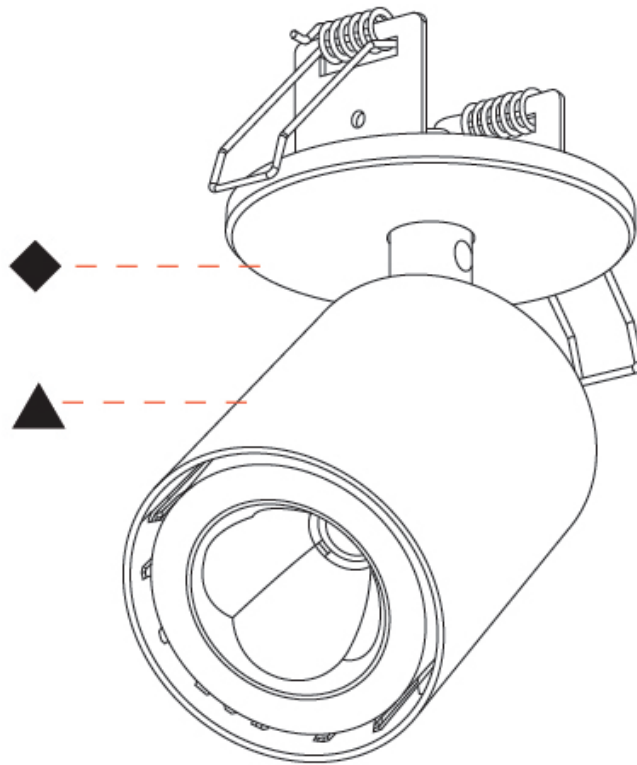

A3D346-

PROJECT _____

TYPE _____

SPECIFIER _____

QUANTITY _____

DATE _____

A