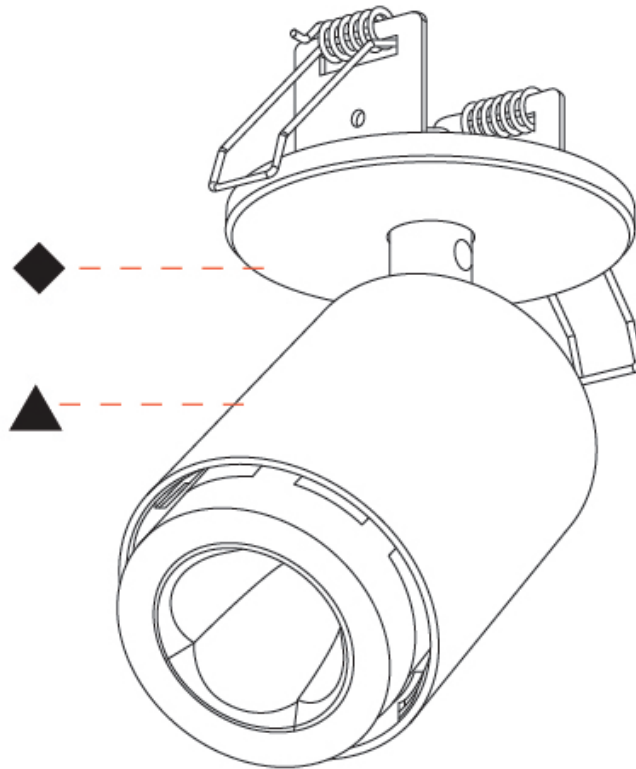

A3D344-

PROJECT

TYPE

SPECIFIER

QUANTITY

DATE

A