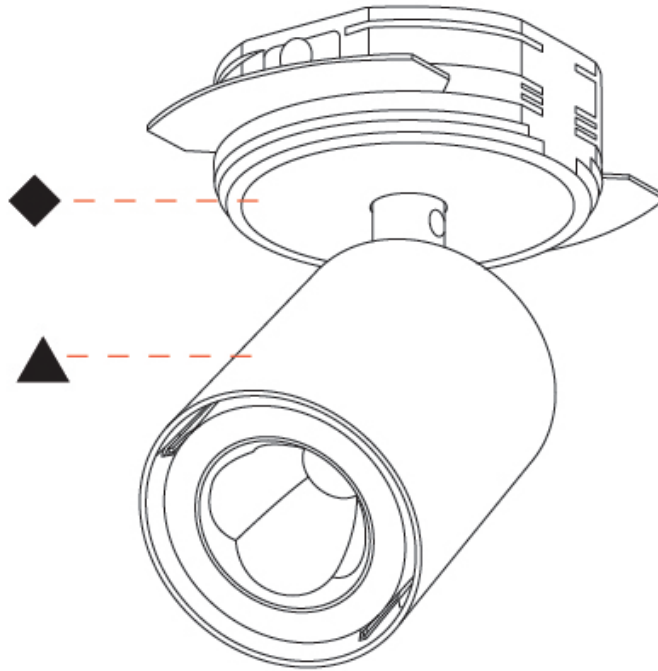

A3D355-

PROJECT

TYPE

SPECIFIER

QUANTITY

DATE

A