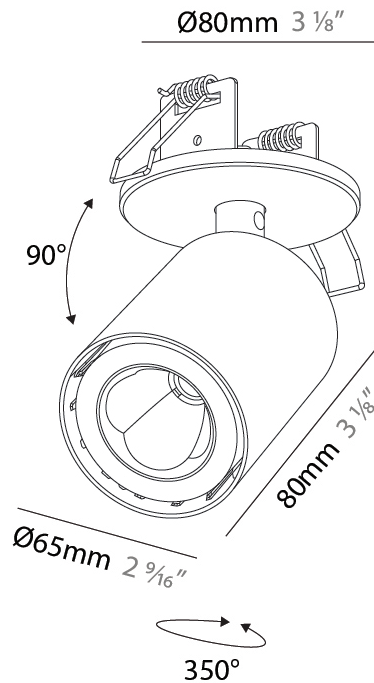

GENERAL

Series: Oiko Pro In
Brand: Prolicht
Division: Architectural
Mounting Type: Surface
Mounting Location: Ceiling
Subcategory: Spots

PHYSICAL

Shape: Cylinder
Diameter (mm): 65
Diameter (in): 2 ⁹ / ₁₆
Height (mm): 120
Depth (mm): 50
Height (in): 4 ³ / ₄
Depth (in): 1 ¹⁵ / ₁₆
Light Distribution: Adjustable / Direct
Fixture Finish: SSR / BKV / CWI / CRY / HAB / UFT / ITA / RUA / FTG / MYG / LOD / PUS / FRO / FUP / KIA / POP / BLS / SPG / MEY / GOH / GUM / CHC / COM / ABZ / JAG / OBR / MOS / ROR
Fixture Material: Aluminum
Cut-out Measurements: 68mm / 2 11/16"

OPTICAL

Beam Angle: 62
Adjustability: Rotational 350°; Tilt 90°

RATINGS AND CERTIFICATIONS

Certified By: CSA Certified to UL and CSA Standards
IP rating: IP20

A3D346-

PROJECT _____

TYPE _____

SPECIFIER _____