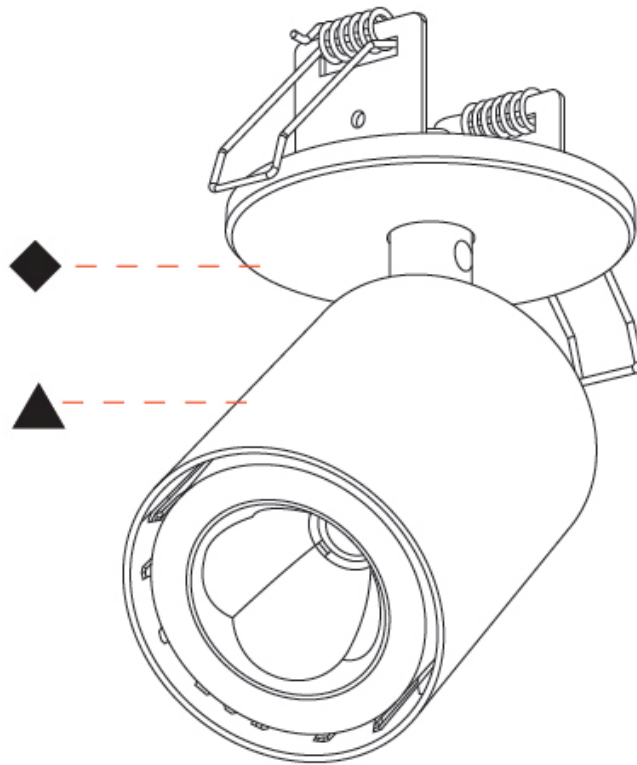

A3D359-

PROJECT	_____
TYPE	_____
SPECIFIER	_____
QUANTITY	_____
DATE	_____

A