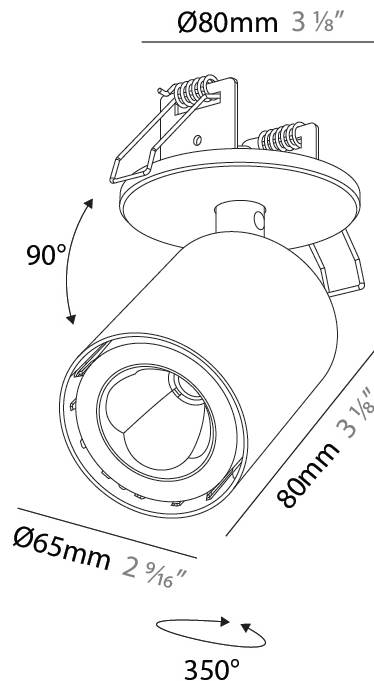

1. To build a product code in our configurator select the specify button on the base model # product page
2. To build a manual product code on this datasheet choose from the options listed below in blue font and add the suffix to the base model #

GENERAL

Series: Oiko Pro In
Brand: Prolicht
Division: Architectural
Mounting Type: Surface
Mounting Location: Ceiling
Subcategory: Spots

PHYSICAL

Shape: Cylinder
Diameter (mm): 65
Diameter (in): 2 9/16
Height (mm): 120
Depth (mm): 50
Height (in): 4 3/4
Depth (in): 1 15/16
Light Distribution: Adjustable / Direct
Fixture Finish: SSR / BKV / CWI / CRY / HAB / UFT / ITA / RUA / FTG / MYG / LOD / PUS / FRO / FUP / KIA / POP / BLS / SPG / MEY / GOH / GUM / CHC / COM / ABZ / JAG / OBR / MOS / ROR
Fixture Material: Aluminum
Cut-out Measurements: 68mm / 2 11/16"

ELECTRICAL

Lamp Type: LED
Input Wattage (W): 19
Total Output Wattage (W): 17.3
Driver Included: No
Driver Location: Remote
Driver Type: Constant Current - Universal
Driver Class: Class 2
Input Voltage (V): 120 - 277
Constant Current (MA): 500

LED

Number of LEDs: 1
Color Temperature (°K): 2700 / 3000 / 3500 / 4000
Max. Delivered Lumen (lm): 1656 / 1665 / 1743 / 1759
Nominal Lumen (lm): 2040 / 2050 / 2146 / 2166
CRI: >90 CRI
Lamp Life (hrs): 50000

OPTICAL

Beam Angle: 50
Adjustability: Rotational 350°; Tilt 90°

RATINGS AND CERTIFICATIONS

Certified By: CSA Certified to UL and CSA Standards
IP rating: IP20