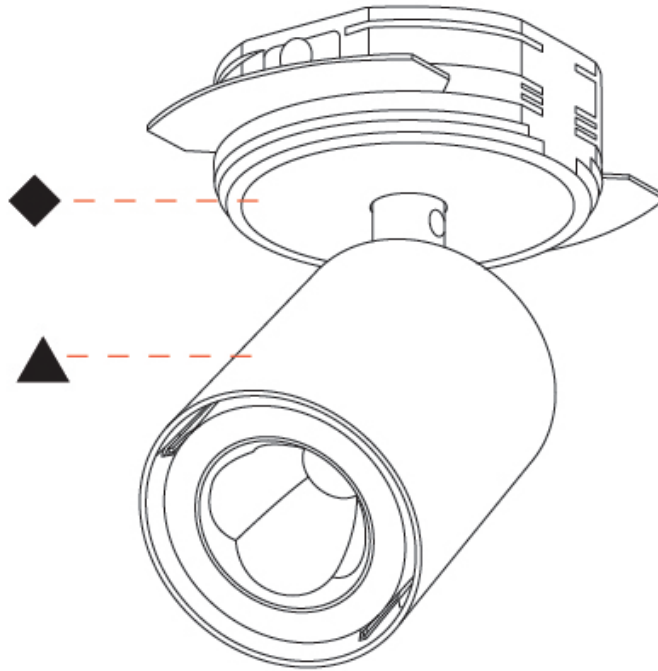

A3D356-

PROJECT

TYPE

SPECIFIER

QUANTITY

DATE

A