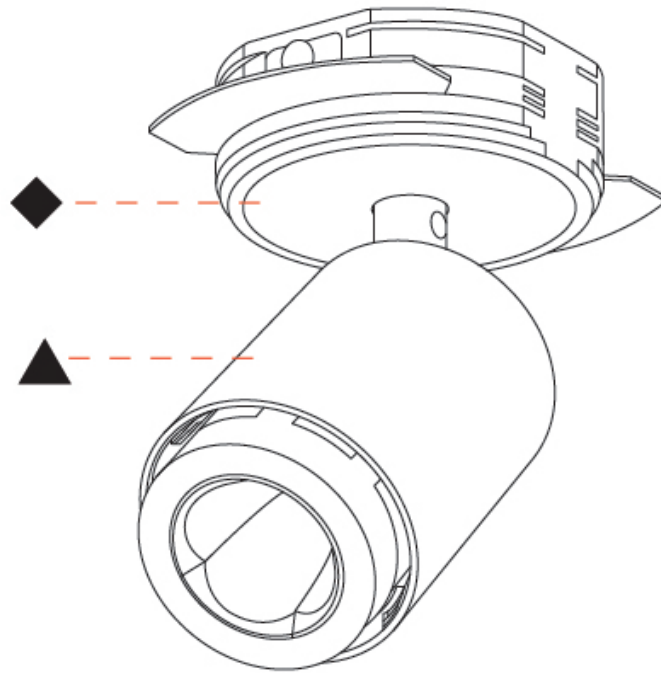

A3D354-

PROJECT

TYPE

SPECIFIER

QUANTITY

DATE