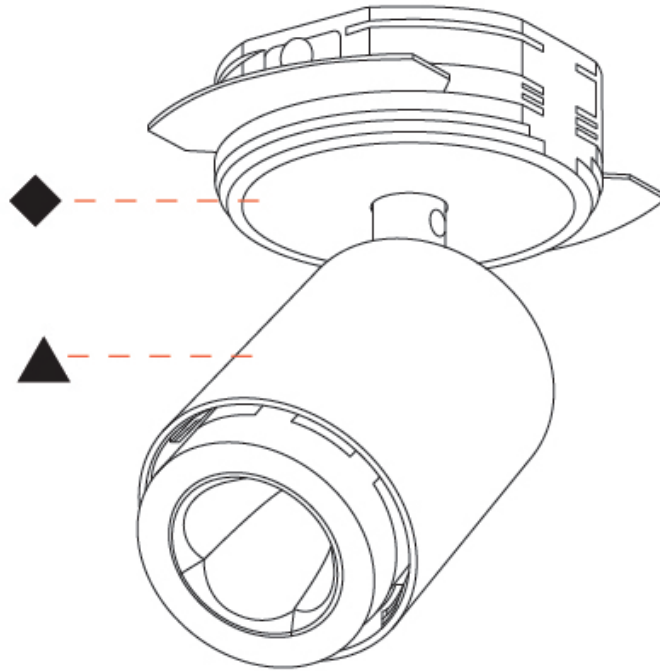

A3D362-

PROJECT

TYPE

SPECIFIER

QUANTITY

DATE