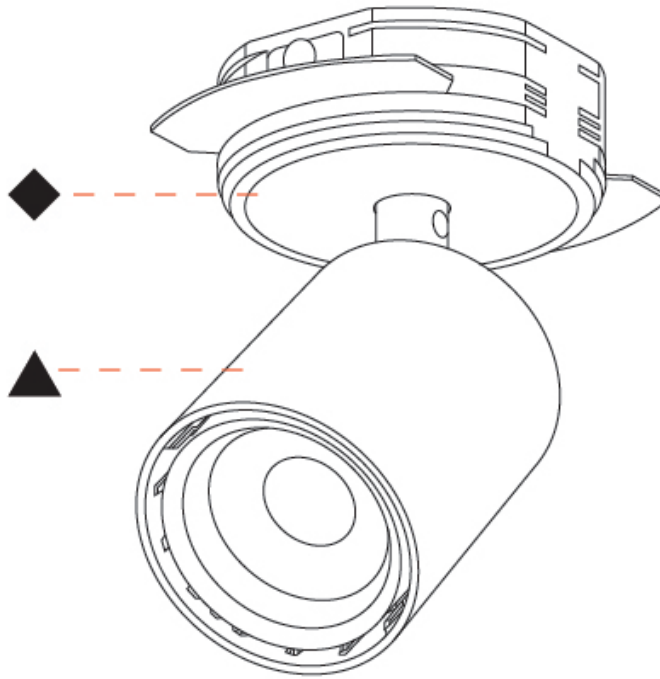

A3D353-

PROJECT

TYPE

SPECIFIER

QUANTITY

DATE

A