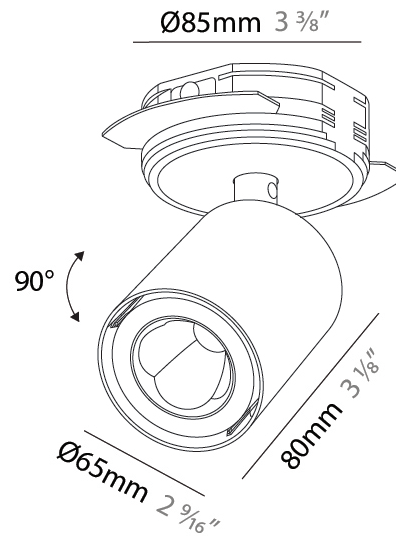

1. To build a product code in our configurator select the specify button on the base model # product page
2. To build a manual product code on this datasheet choose from the options listed below in blue font and add the suffix to the base model #

GENERAL

Series: Oiko Pro In
Brand: Prolicht
Division: Architectural
Mounting Type: Trimless
Mounting Location: Ceiling
Subcategory: Spots

PHYSICAL

Shape: Cylinder
Diameter (mm): 65
Diameter (in): 2 9/16
Height (mm): 120
Depth (mm): 50
Height (in): 4 3/4
Depth (in): 1 15/16
Light Distribution: Adjustable / Direct
Fixture Finish: SSR / BKV / CWI / CRY / HAB / UFT / ITA / RUA / FTG / MYG / LOD / PUS / FRO / FUP / KIA / POP / BLS / SPG / MEY / GOH / GUM / CHC / COM / ABZ / JAG / OBR / MOS / ROR
Fixture Material: Aluminum
Cut-out Measurements: 86mm / 3 3/8"

ELECTRICAL

Lamp Type: LED
Input Wattage (W): 19.1
Total Output Wattage (W): 17.3
Driver Included: No
Driver Location: Remote
Driver Type: Constant Current - Universal
Driver Class: Class 2
Input Voltage (V): 120 - 277
Constant Current (MA): 500

LED

Number of LEDs: 1
Color Temperature (°K): 2700 / 3000 / 3500 / 4000
Max. Delivered Lumen (lm): 1656 / 1665 / 1743 / 1759
Nominal Lumen (lm): 2040 / 2050 / 2146 / 2166
CRI: >90 CRI
Lamp Life (hrs): 50000

OPTICAL

Beam Angle: 50
Adjustability: Rotational 350°; Tilt 90°

RATINGS AND CERTIFICATIONS

Certified By: CSA Certified to UL and CSA Standards
IP rating: IP20