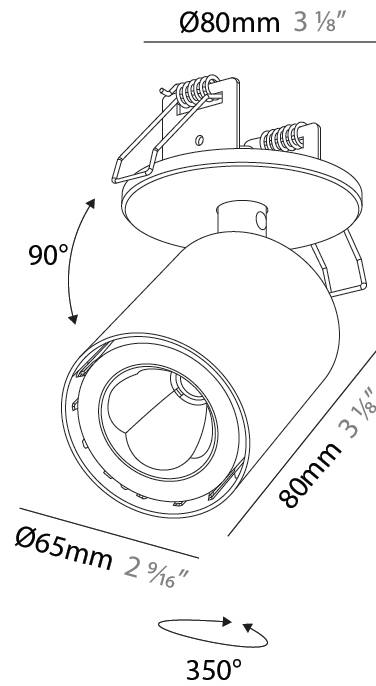

A3D359- _____
base number   Finishes (Diamond)   Finishes (Triangle)

1. To build a product code in our configurator select the specify button on the base model # product page
2. To build a manual product code on this datasheet choose from the options listed below in blue font and add the suffix to the base model #

GENERAL

Series: Oiko Pro In
Brand: Prolicht
Division: Architectural
Mounting Type: Surface
Mounting Location: Ceiling
Subcategory: Spots

PHYSICAL

Shape: Cylinder
Diameter (mm): 65
Diameter (in): 2 9/16
Height (mm): 120
Depth (mm): 50
Height (in): 4 3/4
Depth (in): 1 15/16
Light Distribution: Adjustable / Direct
Fixture Finish: SSR / BKV / CWI / CRY / HAB / UFT / ITA / RUA / FTG / MYG / LOD / PUS / FRO / FUP / KIA / POP / BLS / SPG / MEY / GOH / GUM / CHC / COM / ABZ / JAG / OBR / MOS / ROR
Fixture Material: Aluminum
Cut-out Measurements: 68mm / 2 11/16"

ELECTRICAL

Lamp Type: LED
Input Wattage (W): 14.4
Total Output Wattage (W): 13.1
Driver Included: No
Driver Location: Remote
Driver Type: Constant Current - Universal
Driver Class: Class 2
Input Voltage (V): 120 - 277
Constant Current (MA): 700

LED

Number of LEDs: 1
Color Temperature (°K): 2700 / 3000 / 3500 / 4000
Max. Delivered Lumen (lm): 1008 - 1186
Nominal Lumen (lm): 1242 - 1460
CRI: >90 CRI
Lamp Life (hrs): 50000

OPTICAL

Beam Angle: 50
Adjustability: Rotational 350°; Tilt 90°

RATINGS AND CERTIFICATIONS

Certified By: CSA Certified to UL and CSA Standards
IP rating: IP20