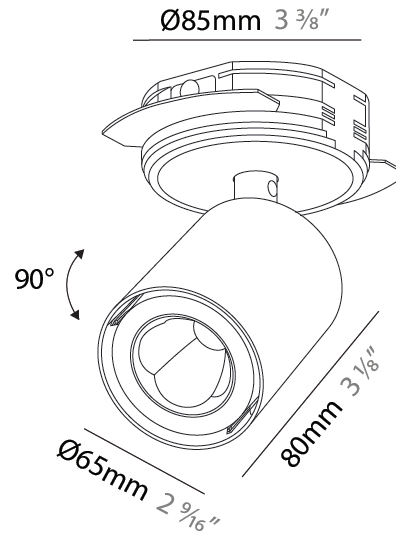

1. To build a product code in our configurator select the specify button on the base model # product page
2. To build a manual product code on this datasheet choose from the options listed below in blue font and add the suffix to the base model #

GENERAL

Series: Oiko Pro In
Brand: Prolicht
Division: Architectural
Mounting Type: Trimless
Mounting Location: Ceiling
Subcategory: Spots

PHYSICAL

Shape: Cylinder
Diameter (mm): 65
Diameter (in): 2 9/16
Height (mm): 120
Depth (mm): 50
Height (in): 4 3/4
Depth (in): 1 15/16
Light Distribution: Adjustable / Direct
Fixture Finish: SSR / BKV / CWI / CRY / HAB / UFT / ITA / RUA / FTG / MYG / LOD / PUS / FRO / FUP / KIA / POP / BLS / SPG / MEY / GOH / GUM / CHC / COM / ABZ / JAG / OBR / MOS / ROR
Fixture Material: Aluminum
Cut-out Measurements: 86mm / 3 3/8"

ELECTRICAL

Lamp Type: LED
Input Wattage (W): 14.4
Total Output Wattage (W): 13.1
Driver Included: No
Driver Location: Remote
Driver Type: Constant Current - Universal
Driver Class: Class 2
Input Voltage (V): 120 - 277
Constant Current (MA): 700

LED

Number of LEDs: 1
Color Temperature (°K): 2700 / 3000 / 3500 / 4000
Max. Delivered Lumen (lm): 1008 - 1186
Nominal Lumen (lm): 1242 - 1460
CRI: >90 CRI
Lamp Life (hrs): 50000

OPTICAL

Beam Angle: 50
Adjustability: Rotational 350°; Tilt 90°

RATINGS AND CERTIFICATIONS

Certified By: CSA Certified to UL and CSA Standards
IP rating: IP20

PROJECT
TYPE
SPECIFIER
QUANTITY
DATE